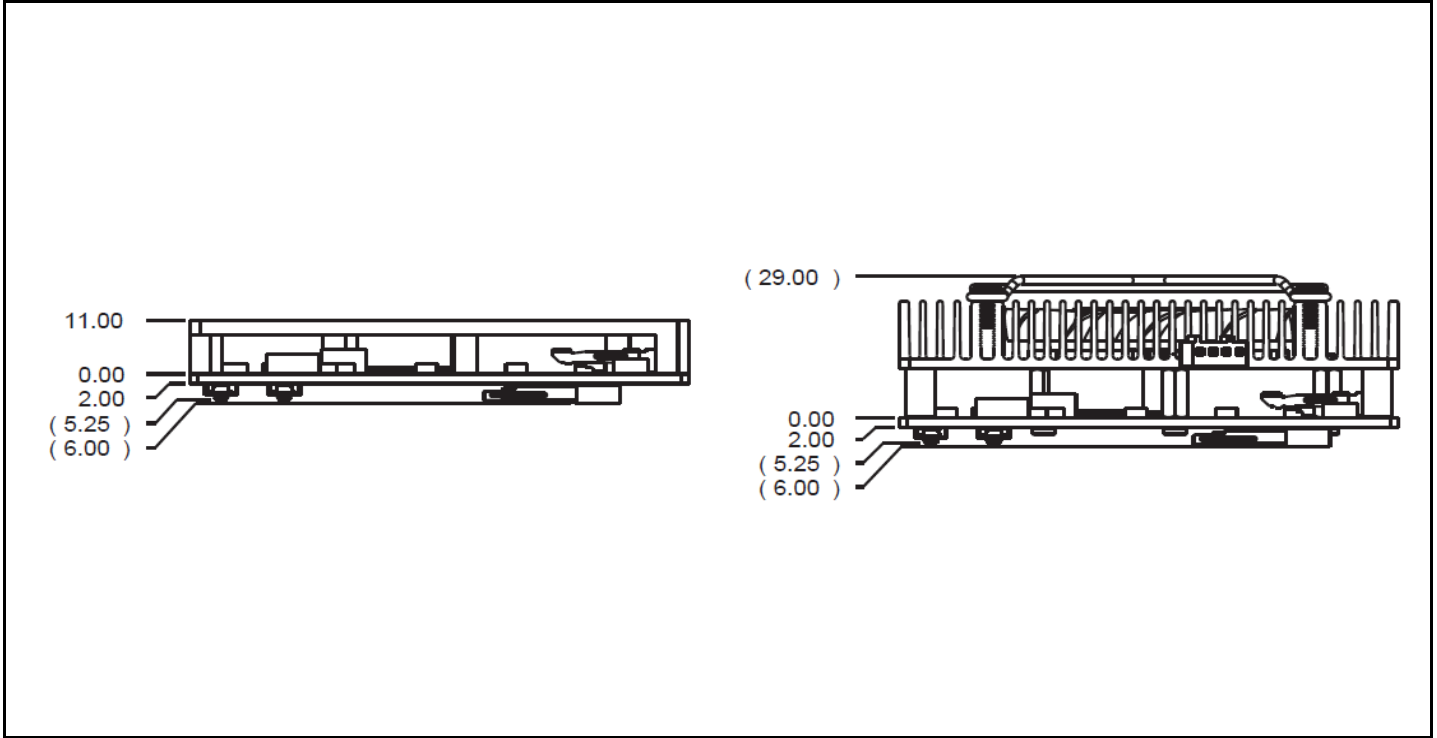

Dimension

Unit: mm / inch

Ordering Information

Part Number / Item	
ACM-8110-001	Intel® Core™ i7-1185G7E
ACM-8110-002	Intel® Core™ i3-1115G4E
ACM-8110-003	Intel® Core™ i7-1185GRE